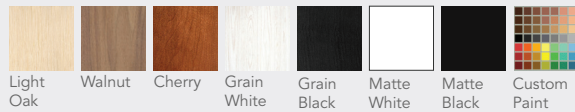

FINISH OPTIONS

Available Models

MODEL ID	DESCRIPTION	HEIGHT	WIDTH	DEPTH
EDGE-TV	Edge System without speaker	TV + 2.5"	TV + 2.5"	Varies