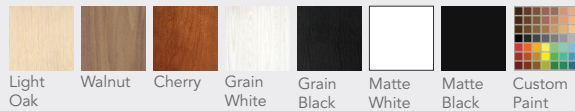

FINISH OPTIONS

Available Models

MODEL ID	DESCRIPTION	HEIGHT	WIDTH	DEPTH*
EDGE-SPB	Edge System for SONOS® PLAYBAR® (includes grill)**	TV + 9.75"	TV + 2.5"	Varies

*Depth may vary depending on depth of the TV; **EDGE-SPB does not include Sonos Playbar