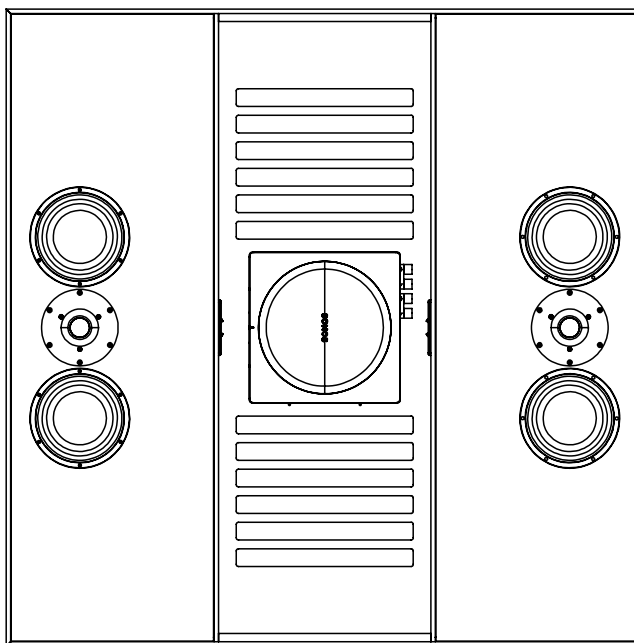

Description

Bringing style to your Sonos® system, our Ente Soundtile contains two channels of audio by Leon and power by the new SONOS AMP®. Chosen artwork is printed directly onto a perforated metal or fabric grill that can be customized to suit any décor.

Key Features

- All Ente products include Leon's Ultima reference speaker system and SONOS AMP®
- Choice of Leon original or limited edition artwork available online at www.mediadecor.com
- Mounts flush to the wall using an integrated French cleat mount; call for other mounting options

TECHNICAL SPECIFICATIONS

Height	36"	Components	(4) 5" Ultima woofers; (2) 1" silk-dome tweeters
Width	36"	Impedance	L/R: 8Ω
Depth	4"	Rec. Power	L/R: 25-125W
Material	Baltic Birch Plywood	Max. Output	L/R: 104dB avg; 110dB peak
Finish	Matte Black or White	Coverage	L/R: Hor: 110°, Vert: 140°
Grill	Perforated Metal	Freq. Resp.	L/R: 100-20kHz
Connections	Spring-loaded terminals	Sensitivity	L/R: 88dB@2.83V/1m
Mounting	French Cleat Flush Mount	Configurations	HzUltima-LR